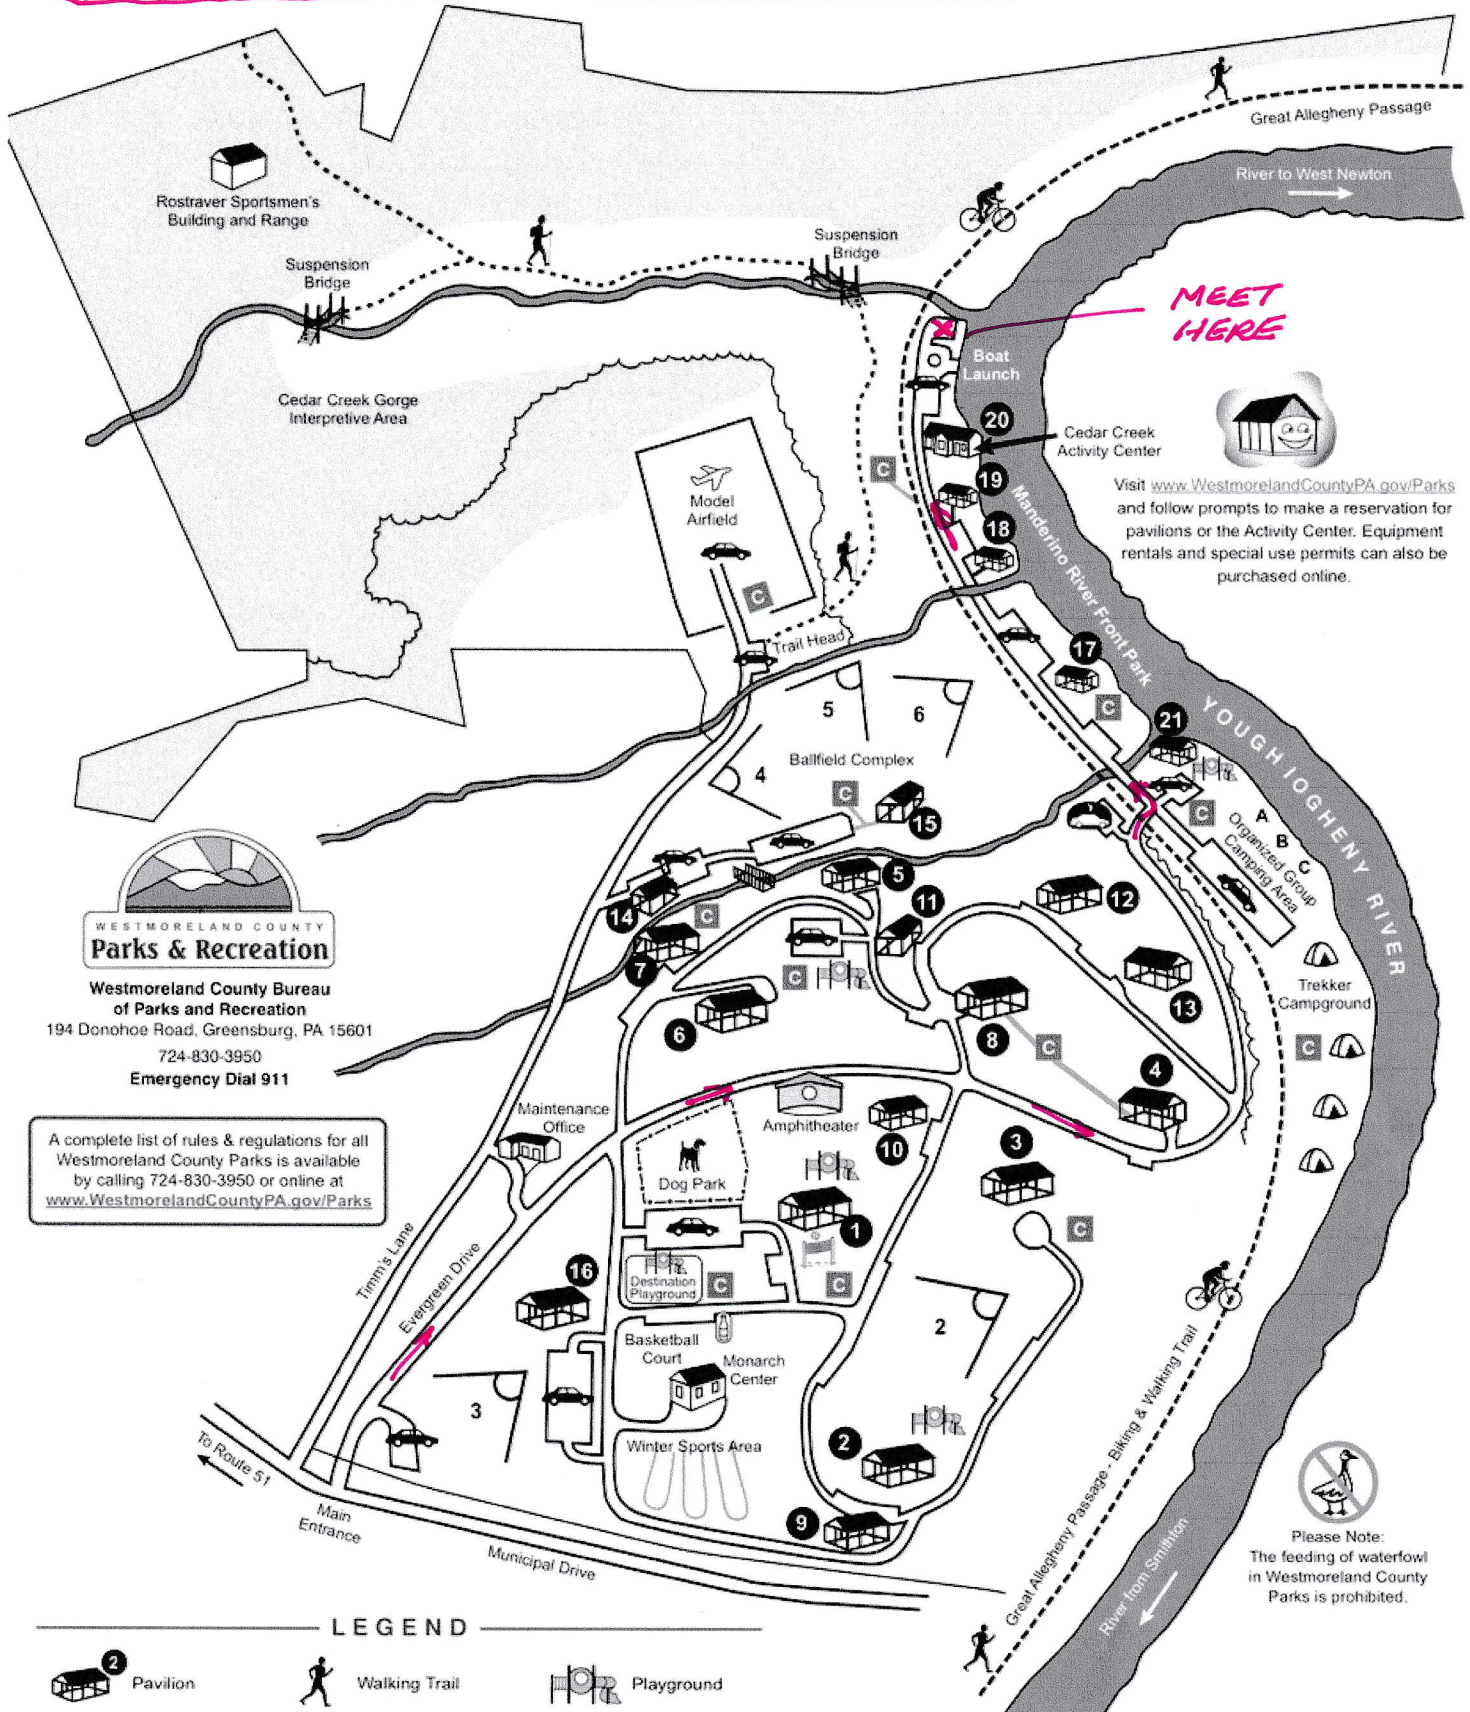

CEDAR CREEK County Park

453 Evergreen Drive, Belle Vernon, PA 15012
One quarter mile North of I-70 off of Route 51

Annual Programs at Cedar Creek Park
Summer Concert Series
August Fun Fest
Summer Environmental Camps

Your County Parks
FOR YOUR PLEASURE

**MEET
HERE**

Visit www.WestmorelandCountyPA.gov/Parks and follow prompts to make a reservation for pavilions or the Activity Center. Equipment rentals and special use permits can also be purchased online.

Westmoreland County Bureau of Parks and Recreation
194 Donohoe Road, Greensburg, PA 15601
724-830-3950
Emergency Dial 911

A complete list of rules & regulations for all Westmoreland County Parks is available by calling 724-830-3950 or online at www.WestmorelandCountyPA.gov/Parks

Please Note:
The feeding of waterfowl in Westmoreland County Parks is prohibited.

LEGEND

- Pavilion
- Walking Trail
- Playground
- Parking
- Hiking Trail
- Refreshments
- Comfort Station